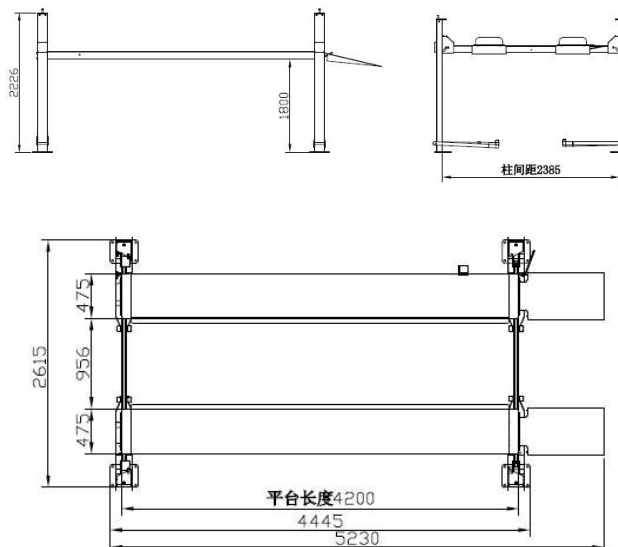

## Technical Parameters

Lifting capacity	3500kg
Runway length	4200mm
Lifting height	1800mm
Height of post	2128mm
Runway length	960-1200mm
Mount width	4450x2670mm
Lifting Time	60s
Motor Power	2.2KW
Rated Oil Pressure	18MPA
Voltage	240V, 50HZ /3PH
RAMP,2P	INCLUDED

## Dimension:

**NATIONWIDE  
DELIVERY**

**NZ  
OWNED**  
Since 2005

[www.motorexhoist.com](http://www.motorexhoist.com)

**CALL: 021-2627162**